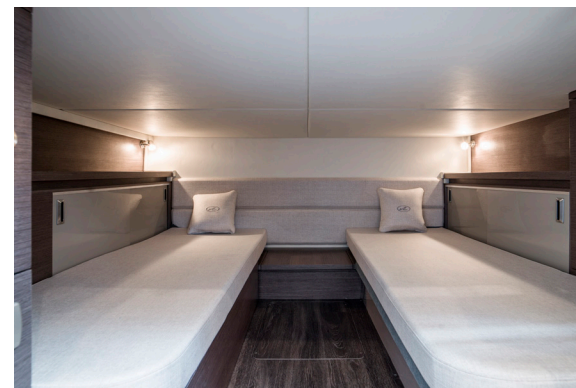

SUNDANCER® 320

For the accomplished boating enthusiast who never stops aspiring, the 320 Sundancer is the ultimate trophy, because only the Sundancer offers elegant styling and performance in a long-range watercraft designed for socializing, a brand recognized the world over as a hallmark of achievement and a range of products they can trade into along their own upward life journey.

For information +31 20 511 00 11. Internet address: <http://www.searay.com>

Note: Not all accessories shown in pictures or described herein are standard equipment or even available as options. Options and features are subject to change without notice. Not all model year boats may contain all the features or meet the specifications described herein. Confirm availability of all accessories and equipment with an authorized Sea Ray dealer prior to purchase.