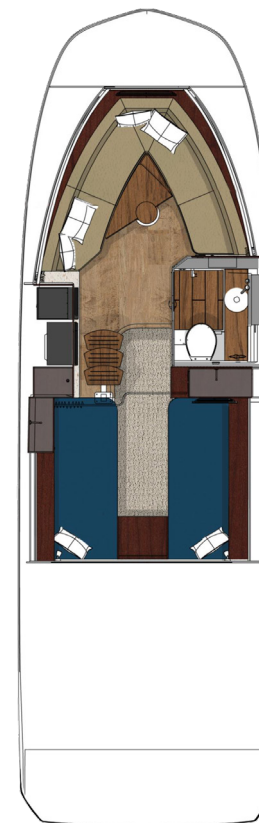

CABIN LAYOUT