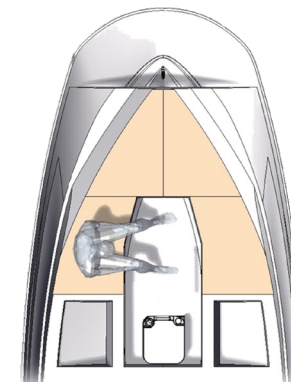

Cabin Interior Accom

For information +31 20 511 00 11. Internet address: <http://www.searay.com>

Note: Not all accessories shown in pictures or described herein are standard equipment or even available as options. Options and features are subject to change without notice.
Not all model year boats may contain all the features or meet the specifications described herein. Confirm availability of all accessories and equipment with an authorized Sea Ray dealer prior to purchase.