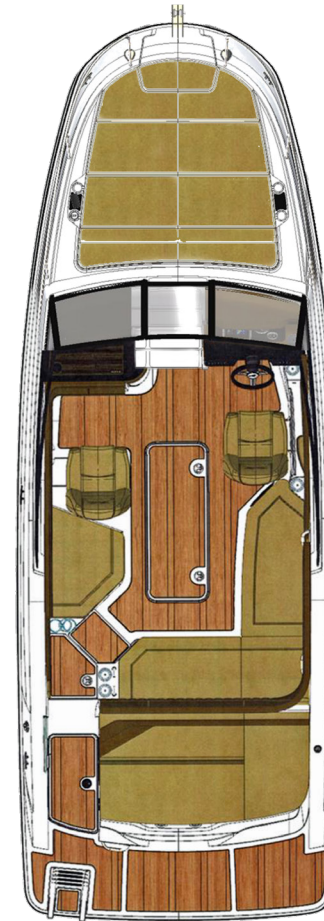

OPTIONAL ENGINES

MerCruiser ECT 4.5L MPI Bravo® III MCM (250 PHP)
MerCruiser ECT 4.5L MPI Bravo III DTS (250 PHP)
MerCruiser ECT 6.2L MPI DTS Bravo III (300 PHP)
Non ETC Engines available out side EU

CAPTAIN'S PACKAGE, INCLUDES:

Bimini Top w/Boot, Stainless Steel Bal & Socket Hardware
Canvas, Cockpit and Tonneau Cover
Carpet Liner, Snap-In (Cockpit)
Round Cockpit Table, Teak
Sunpad Walk-Thru Cushion
Windshield Wiper Starboard

ELEVATION PACKAGE, INCLUDES:

Water Sports Tower Black w/ Bimini Top
Tower Racks
Ski Mirror
Dash Visor

INDIVIDUAL OPTIONS

Bottom Paint
Submersible Swimplatform, Manual Operated
Canvas Enclosure package incl: Aft Curtain, Front & Side Curtains
Mooring Cover, Black
Air Compressor
Folding Cockpit Table, Teak
Infinity, Woven Cockpit Flooring
Sunpad on front deck with Deck Runners
Led Package in Cockpit - Blue or White
Refrigerator (12 volt) in Cockpit
SB Bucket Seat with PS Reversible Loungeseat
SeaDek covering on Swimplatform (Gray or Mocha)
Windlass - Electric with Chain & SST Anchor
Toilet - Portable
Chart Plotter / Fishfinder w/ GPS - Raymarine
Digital Dash w/ Mercury Vesselview link 9"
Mercury Active Trim
Premier Stereo w/ extra speakers / SW & Transom remote on 230
Transom Trailer Trim Switch
On Board Battery Charger

Cockpit & Bow Pad