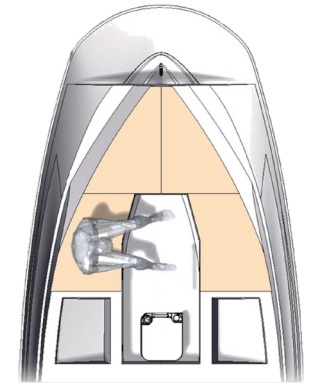

Cabin Interior Accom

For information +31 20 511 00 11. Internet address: <http://www.searay.com>

Note: Not all accessories shown in pictures or described herein are standard equipment or even available as options. Options and features are subject to change without notice.
Not all model year boats may contain all the features or meet the specifications described herein. Confirm availability of all accessories and equipment with an authorized Sea Ray dealer prior to purchase.